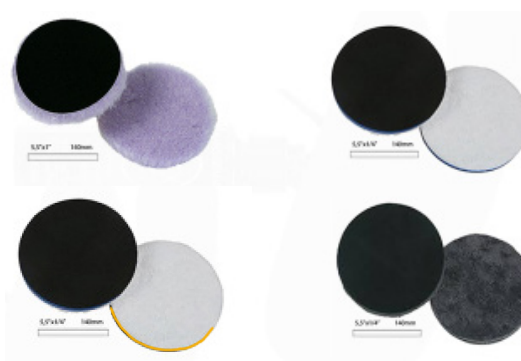

NANO-CERAMIC®

WWW.NANO-CERAMIC.COM THE NEXT GENERATION COATINGS

One STEP Polish Brochure

Comparison

Average World 2019 kWh	US\$ 0,13	Polish Machines 1000 Watt 1 hour	= US\$ 0,13
Wages Technician	US\$ 1,480,000	192 hours / month 1 work hour	= US\$ 7,70
Small Car	1 Step Polishing 1,5 hour	Small Car	2 Step Polishing 3 hour
US\$ 23,10	2 Technician	US\$ 46,20	2 Technician
Small Car	3 Step Polishing 4 hour	Small Car	2 Technician
		US\$ 61,60	
Big Car	1 Step Polishing 2 hour	Big Car	2 Step Polishing 4 hour
US\$ 30,80	2 Technician	US\$ 61,60	2 Technician
Big Car	3 Step Polishing 5 hour	Big Car	2 Technician
		US\$ 77,00	

NC® One STEP	Cars	Retail price	Sub Dealer	Dealer
250ml Compound		US\$ 21,50	US\$ 19,35	US\$ 17,20
Small Car	10	US\$ 2,15	US\$ 1,94	US\$ 1,72
Big Car	7	US\$ 3,07	US\$ 2,76	US\$ 2,46
Small Car Colour or Black				
Compound		US\$ 2,15	US\$ 1,94	US\$ 1,72
Technician		US\$ 23,10	US\$ 23,10	US\$ 23,10
Electricity		US\$ 0,39	US\$ 0,39	US\$ 0,39
Total Cost		US\$ 25,64	US\$ 25,43	US\$ 25,21
Big Car Colour or Black				
Compound		US\$ 3,07	US\$ 2,76	US\$ 2,46
Technician		US\$ 23,10	US\$ 23,10	US\$ 23,10
Electricity		US\$ 0,39	US\$ 0,39	US\$ 0,39
Total Cost		US\$ 26,56	US\$ 26,25	US\$ 25,95

One Step Polishing Serie

One Step Polish
3000grain to Hypergloss
 STEP0250

Polishing Pads 5.5inch
Purple Wool (heavy cut to high gloss)
 40201008
Microfiber White-Blue (medium cut to high gloss)
 40201101
Microfiber White- Orange (micro cut to high gloss)
 40201206
Microfiber Black (Polish to high gloss)
 40201302

Polishing Pads 3.5inch
Purple Wool (heavy cut to high gloss)
 40201408
Microfiber White-Blue (medium cut to high gloss)
 40201501
Microfiber White-Orange (micro cut to high gloss)
 40201606
Microfiber Black (Polish to high gloss)
 40201702